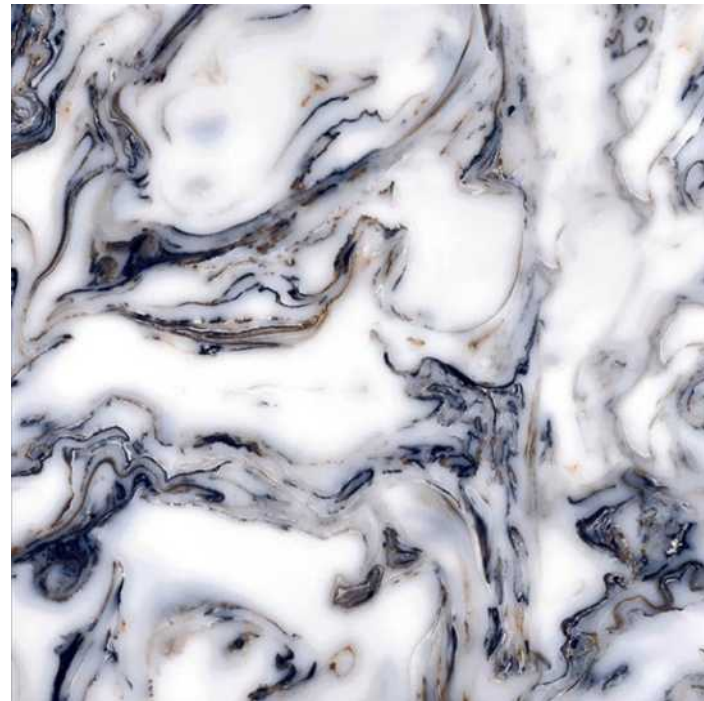

CARARA SILK [4 RANDOM]

DIAMOND CARARA [0 RANDOM]

DAHINO RUBY [4 RANDOM]

DAHINO BISQUE [4 RANDOM]

EGYPTAIN WOOD [1 RANDOM]

ELITE SATUARIO [3 RANDOM]

**[9mm]**  
Thickness

**800x**  
**800mm**